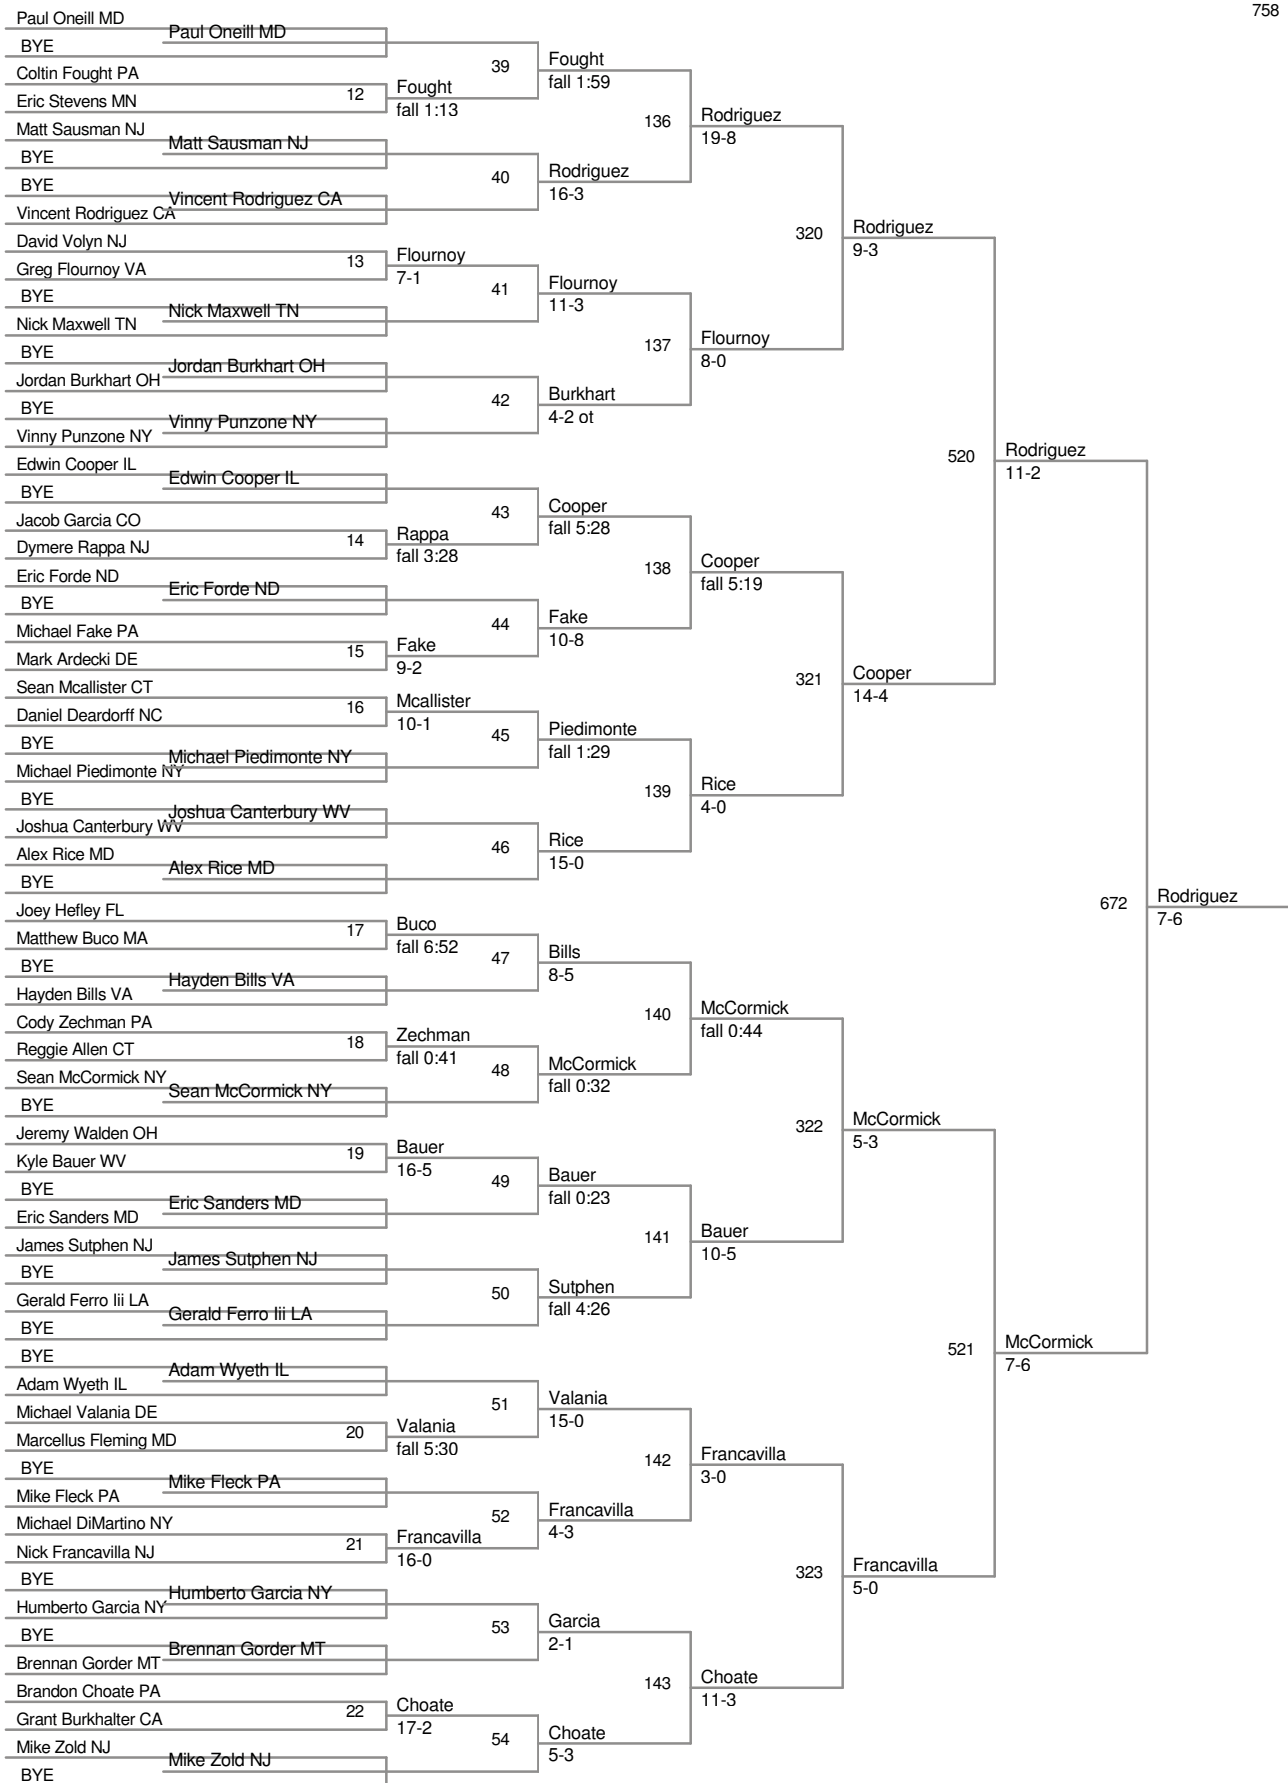

Welsh fall 1:27

Pena 13-5

Pena 9-7

Pena fall 0:55

Pena 16-9 CO

Champion

103 Lbs

112 Lbs