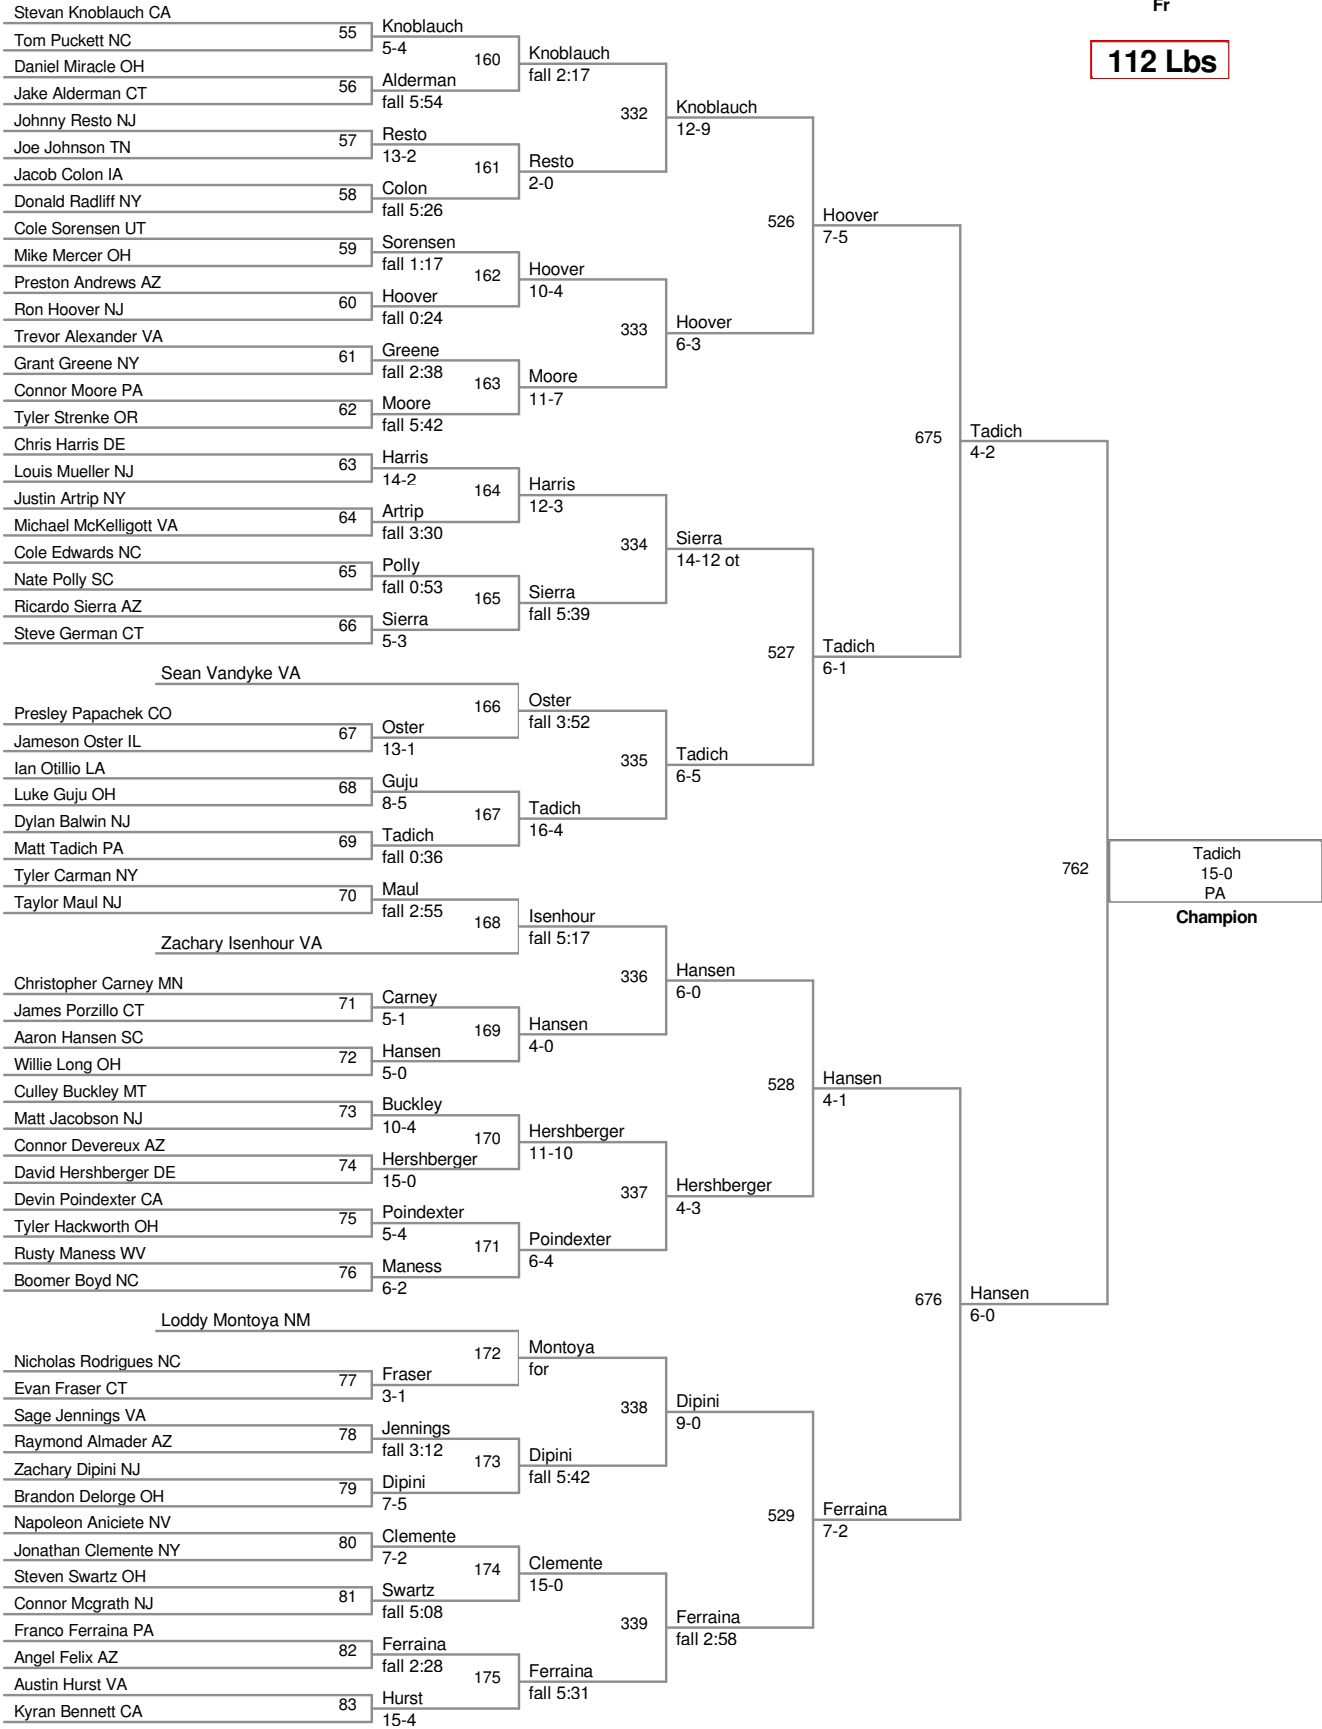

Welsh fall 1:27

Pena 13-5

Pena 9-7

Pena fall 0:55

Pena 16-9 CO

Champion

103 Lbs

112 Lbs